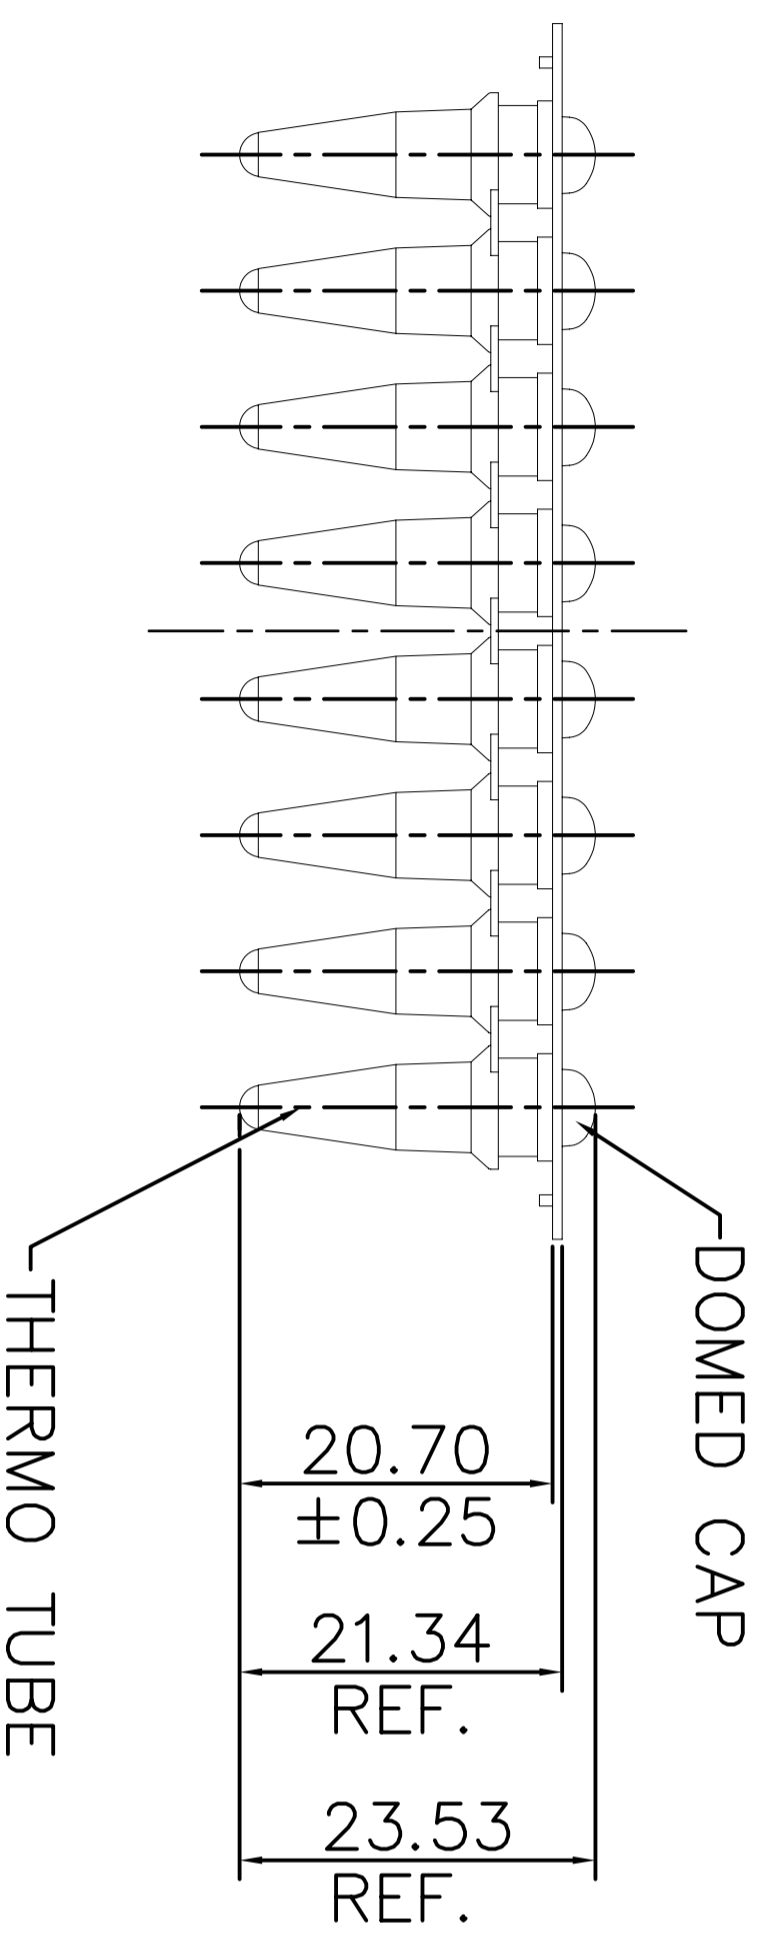

NOT TO SCALE

Copyright Thermofisher Scientific  
 This drawing and/or any technical information relating to it is issued in strict confidence and may not be reproduced or used for manufacture without written permission. Upon receipt of which it is the users responsibility to seek confirmation of any dimensions and production tolerances.

TITLE  
 Strip of 8 Thermo Tubes & Domed Cap Strip

All dimensions in mm

DRG. NO.	ISSUE	DATE
AB-0266	ORIGINAL	23/11/12