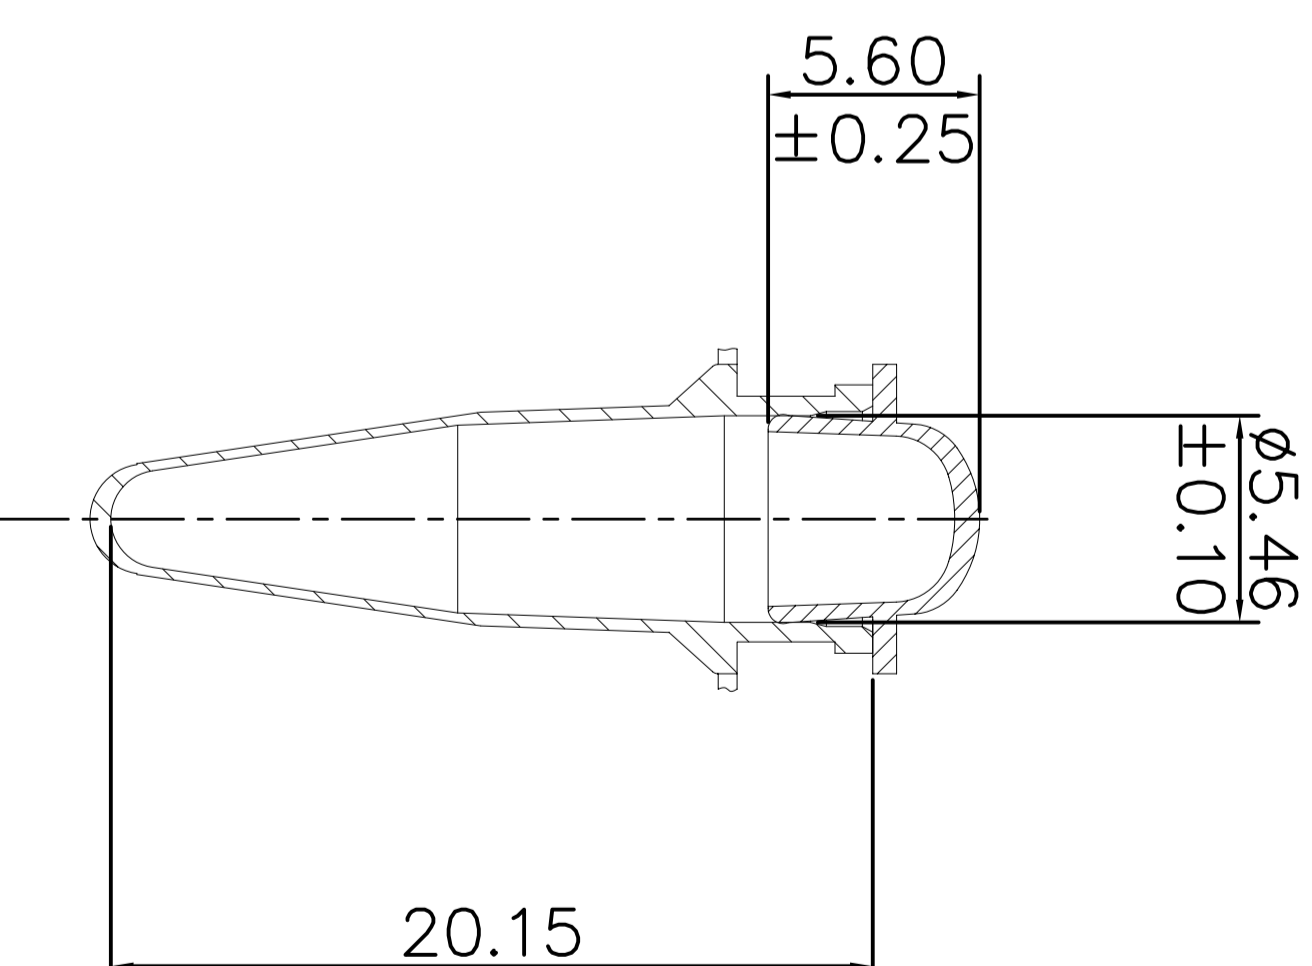

NOT TO SCALE

Copyright Thermofisher Scientific  
 This drawing and/or any technical information relating to it is issued in strict confidence and may not be reproduced or used for manufacture without written permission. Upon receipt of which it is the users responsibility to seek confirmation of any dimensions and production tolerances.

TITLE  
 Strip of 8 Thermo Tubes & Domed Cap Strip

All dimensions in mm

DRG. NO.	ISSUE	DATE
AB-0266	ORIGINAL	23/11/12