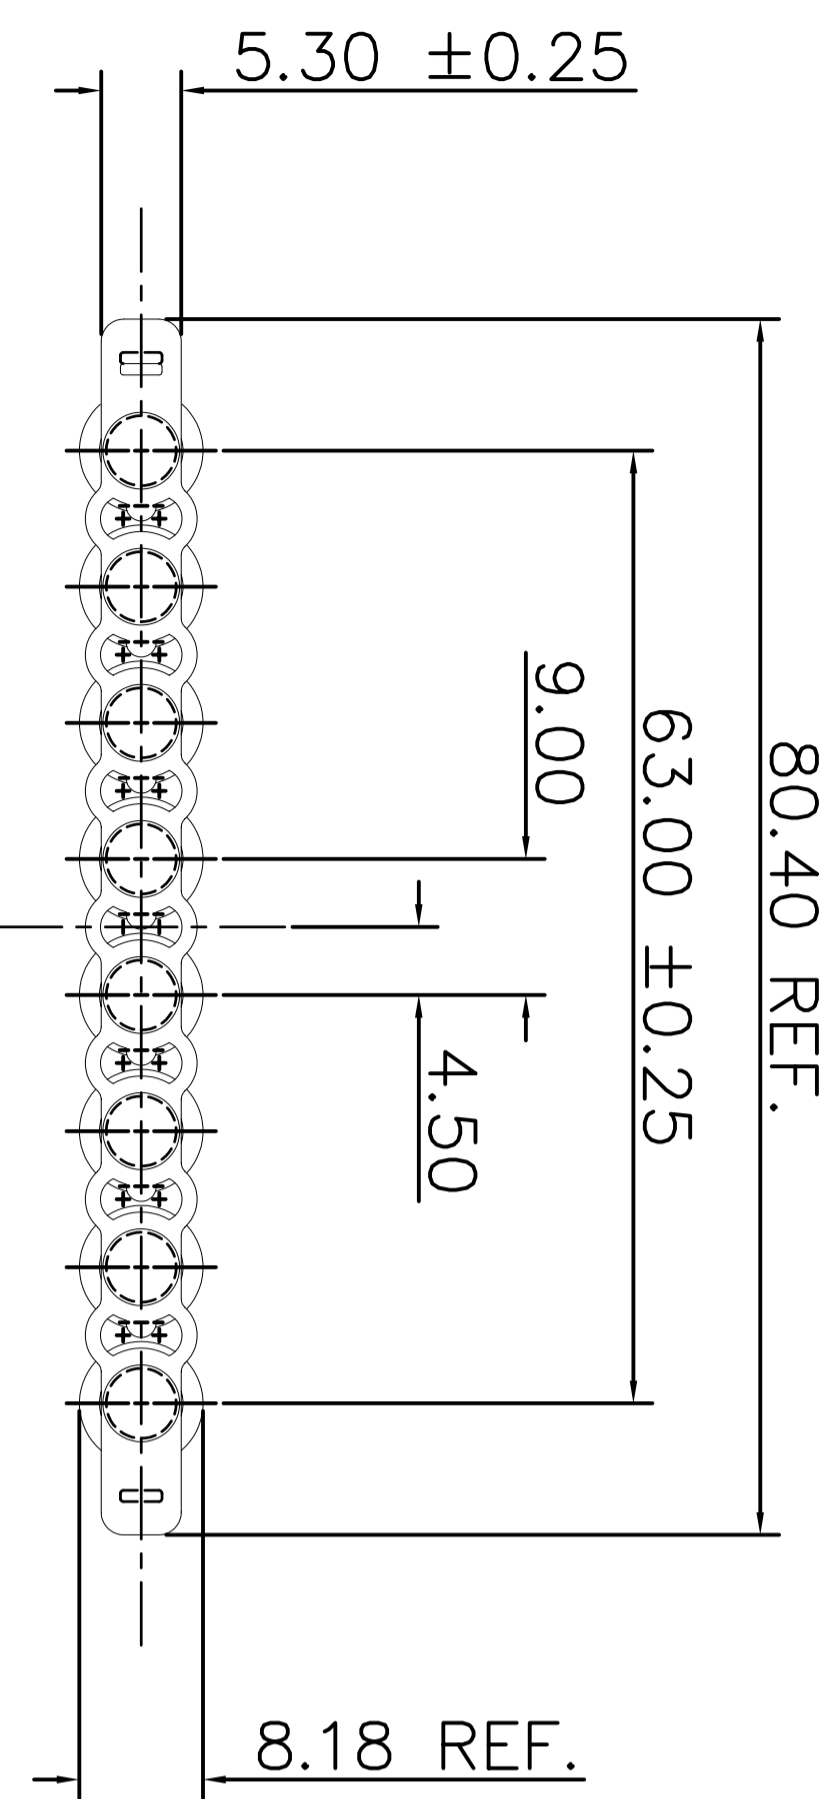

NOT TO SCALE

Copyright Thermofisher Scientific  
 This drawing and/or any technical information relating to it is issued in strict confidence and may not be reproduced or used for manufacture without written permission. Upon receipt of which it is the users responsibility to seek confirmation of any dimensions and production tolerances.

TITLE  
 Strip of 8 Thermo Tubes & Domed Cap Strip

All dimensions in mm

DRG. NO.	ISSUE	DATE
AB-0266	ORIGINAL	23/11/12